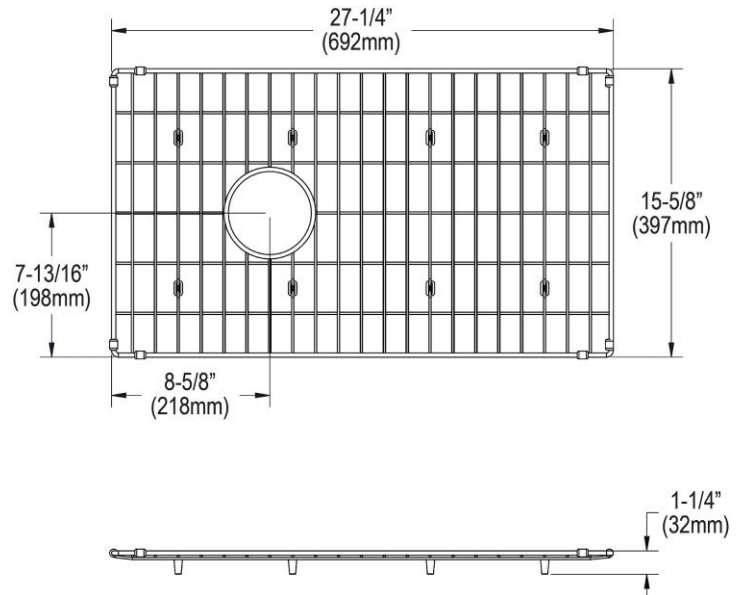

Material:	Stainless Steel
Dimensions:	27" x 14-7/8" x 1-1/4"
Fits Bowl Size(s):	28.39" x 16.19"

A Century of Tradition and Quality.

For more than 100 years, Elkay has been making innovative products and providing exceptional customer care. We take pride in offering plumbing products that make life easier, inspire change and leave the world a better place.

[Clean and Care Manual (PDF)](#)

[Clean and Care Manual (PDF)](#)

[Warranty (PDF)](#)